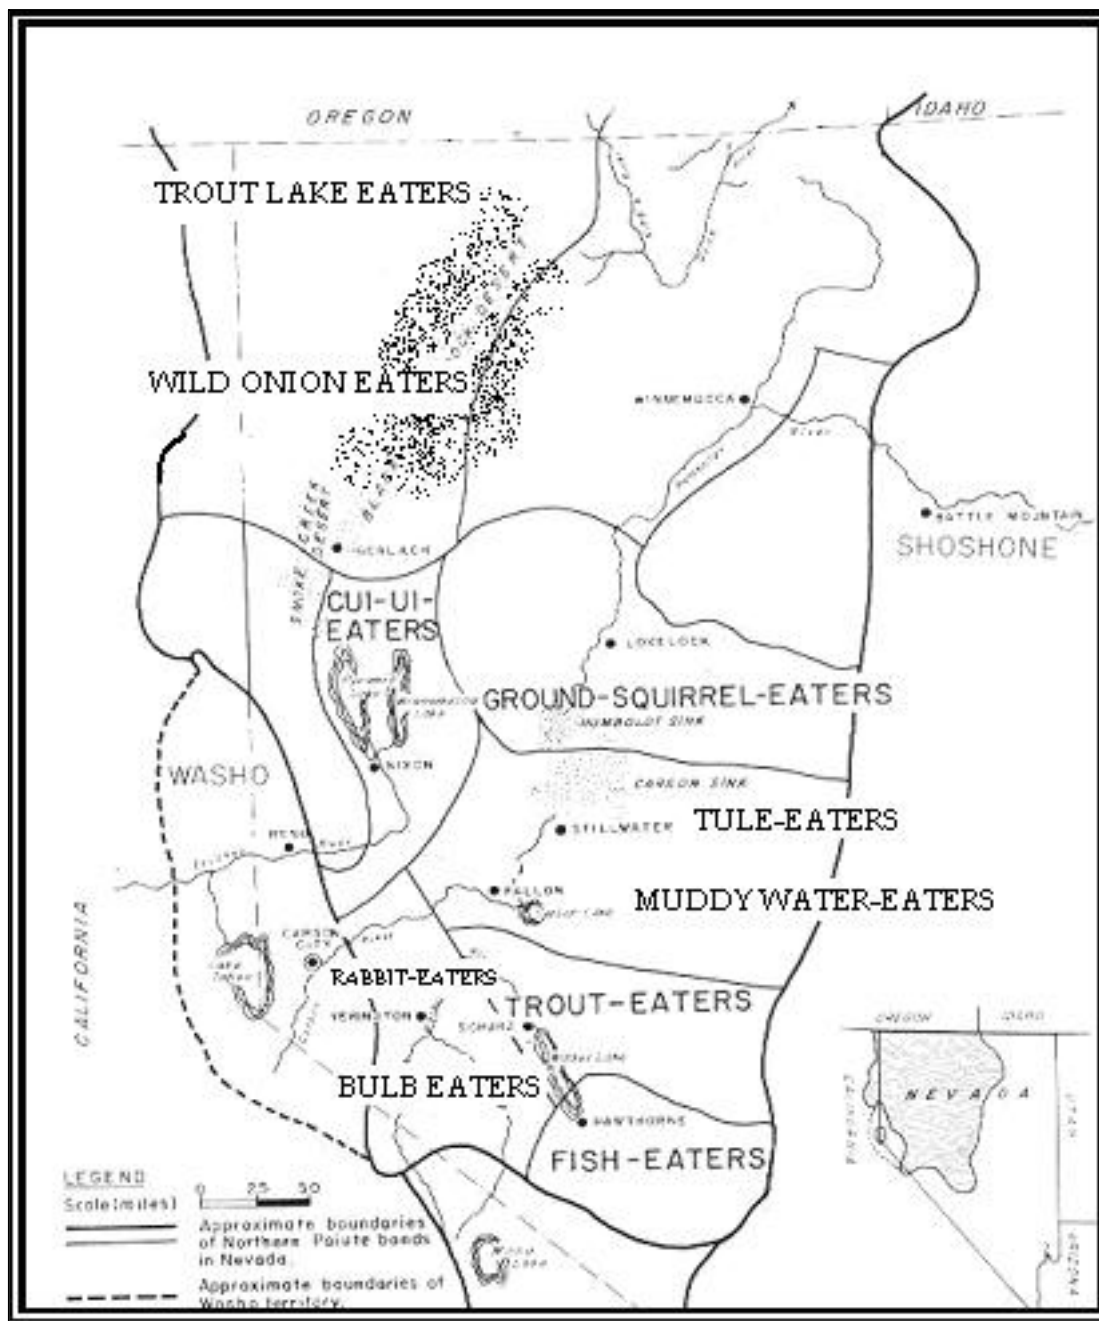

KOYOOE TUKADU:
PYRAMID LAKE PAIUTE KIT

◆ WE ARE ALL PEOPLE OF THIS EARTH

NUMU Territories

MAP COMES FROM: SURVIVAL ARTS
OF THE PRIMITIVE PAIUTES
BY: Margaret M. Wheat