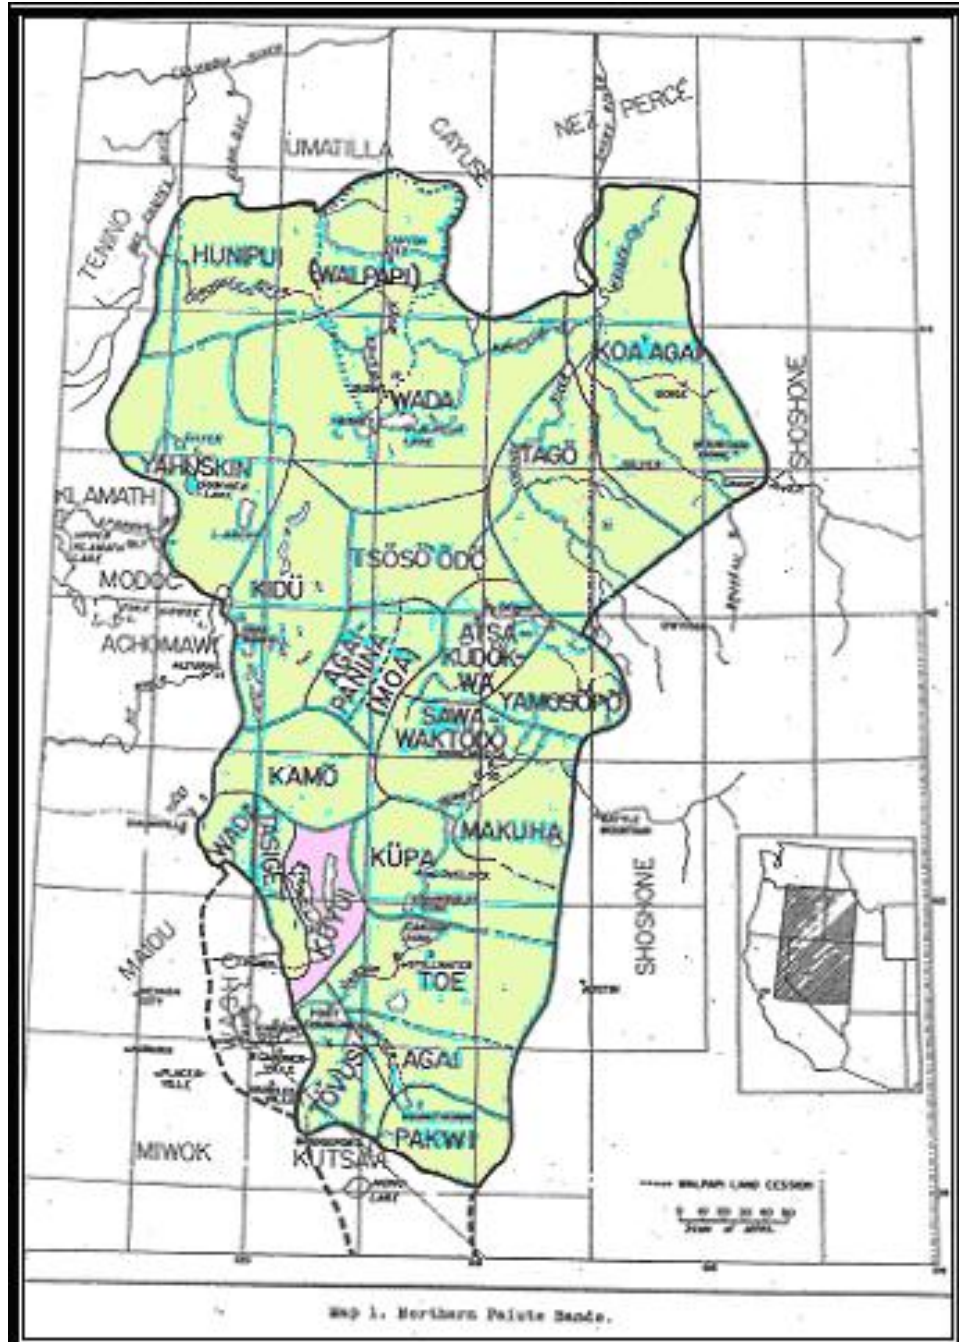

KOYOOE TUKADU:
PYRAMID LAKE PAIUTE KIT

◆ WE ARE ALL PEOPLE OF THIS EARTH

New Boundaries

MAP WAS CREATED FOR THE INDIAN CLAIMS COMMISSION
The area in green represents the territory the Numu covered before settlement.
The area in pink is the current boundary for the Pyramid Lake Reservation.