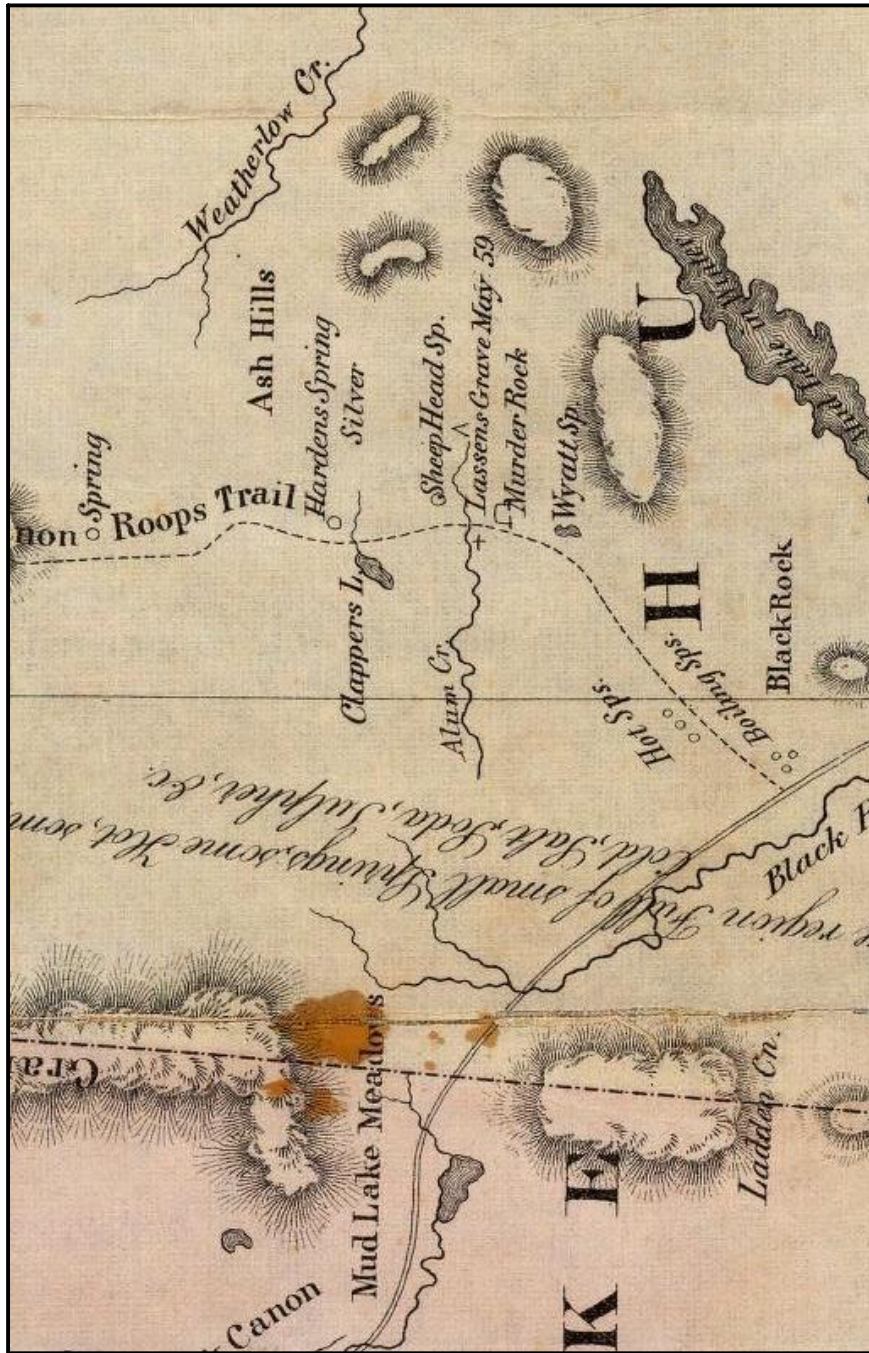

BLACK ROCK DESERT
HIGH ROCK CANYON
EMIGRANT TRAILS

NATIONAL CONSERVATION AREA

LASSEN-CLAPPER MURDER SITE

DeGroot's Map

Map obtained from David Rumsey Map Collection;
www.davidrumsey.com/maps1838.html.